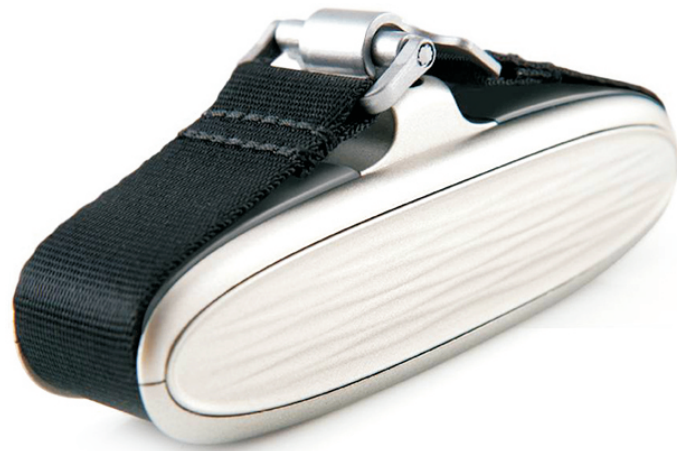

Digital Luggage Scale

Model: **OCS-24**
1.Capacity : 50kg d : 50g
2.Unit : kg, lb
3.Powered : 2xCR2032 batteries
4.Dimension : 110x36x40 mm
5.Product Weight : 100g

Digital Luggage Scale

Model: **OCS-27**
Capacity : 50kg/110lb d : 10g
Unit : kg, lb
Powered : 1xCR2032 batteries
Dimension : 110*35*25mm
Product Weight : 68g
Outer Carton Size : 43x34x40cm
QTY/CTN : 100pcs
G.W : 10kg

Model: **OCS-7**
Capacity : 40kg d : 10g
Unit : kg/lb/oz
Powered : 1xCR2032 batteries
Dimension : 310*45*23mm
Product Weight : 85g
Outer Carton Size : 52.3x27x23cm
QTY/CTN : 120pcs
G.W : 12.5kg